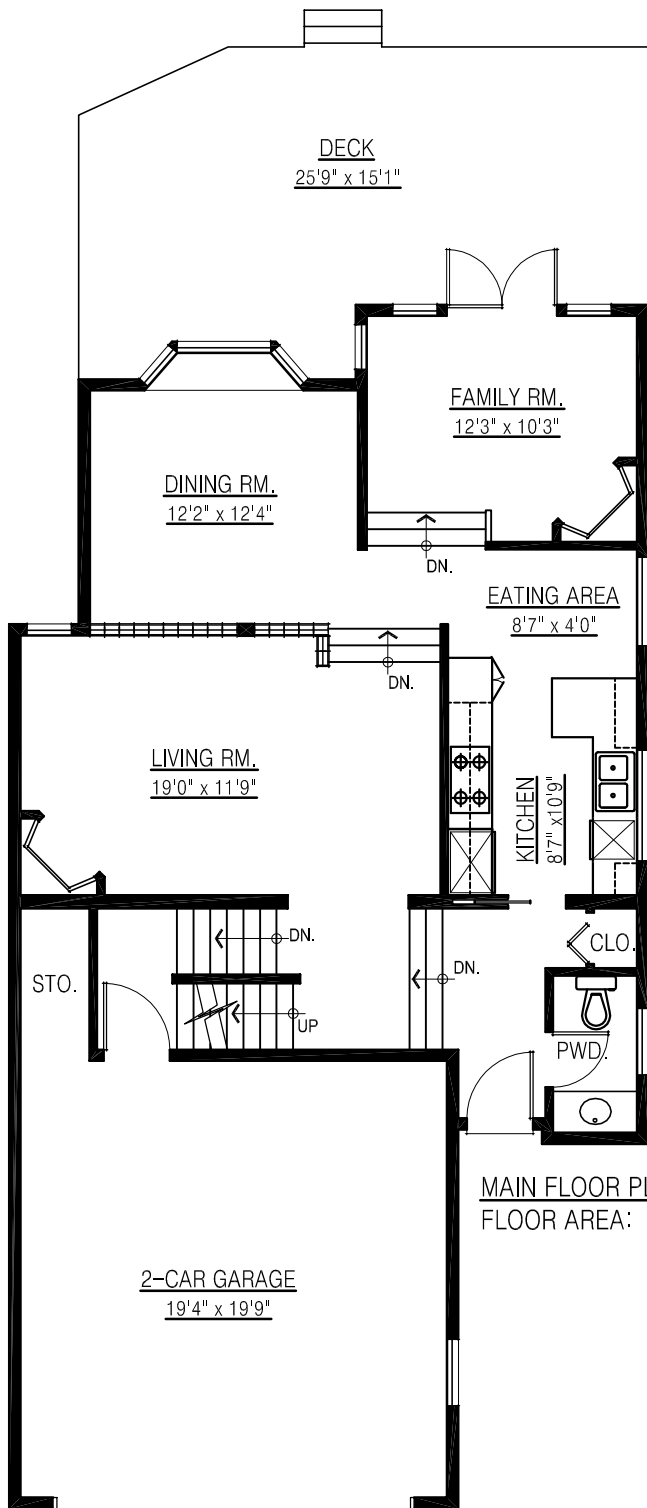

Deanna Nuesslein
604-984-9711
Prudential Sussex Realty
www.deannanuesslein.com
deannanuesslein@telus.net

1743 Rufus Dr.
Vancouver, BC

Main Floor: 917 sq. ft.
 Upper Floor: 788 sq. ft.
 Lower Floor: 614 sq. ft.
 Total: 2,319 sq. ft.

Decks: 332 sq. ft.
 Storage: 343 sq. ft.
 Garage: 401 sq. ft.

MAIN FLOOR PLAN
 FLOOR AREA: 917 sq. ft.

UPPER FLOOR PLAN
 FLOOR AREA: 788 sq. ft.

LOWER FLOOR PLAN
 FLOOR AREA: 614 sq. ft.