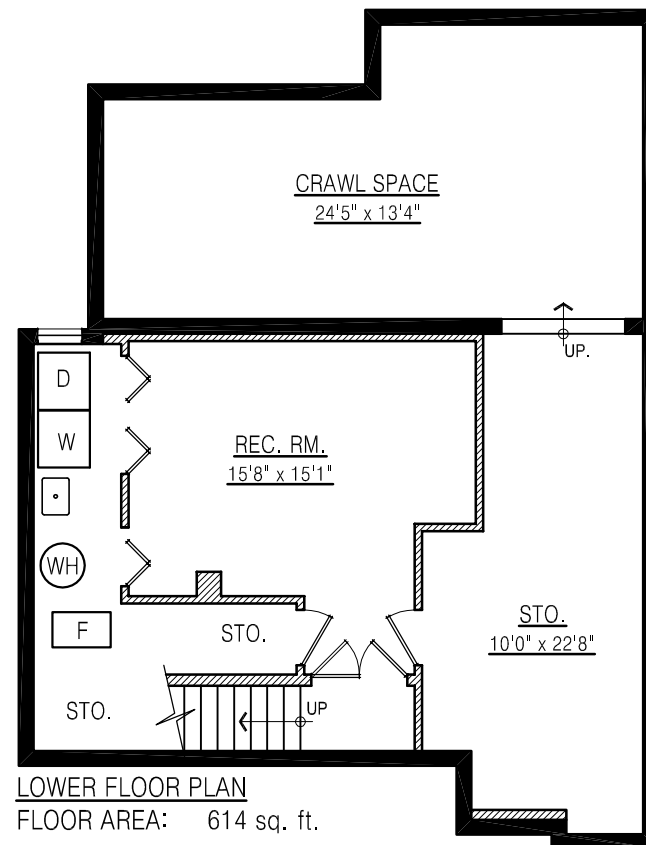

Deanna Nuesslein
604-984-9711
Prudential Sussex Realty
www.deannanuesslein.com
deannanuesslein@telus.net

1743 Rufus Dr.
Vancouver, BC

Main Floor: 917 sq. ft.
 Upper Floor: 788 sq. ft.
 Lower Floor: 614 sq. ft.
 Total: 2,319 sq. ft.

Decks: 332 sq. ft.
 Storage: 343 sq. ft.
 Garage: 401 sq. ft.

MAIN FLOOR PLAN
 FLOOR AREA: 917 sq. ft.

UPPER FLOOR PLAN
 FLOOR AREA: 788 sq. ft.

LOWER FLOOR PLAN
 FLOOR AREA: 614 sq. ft.