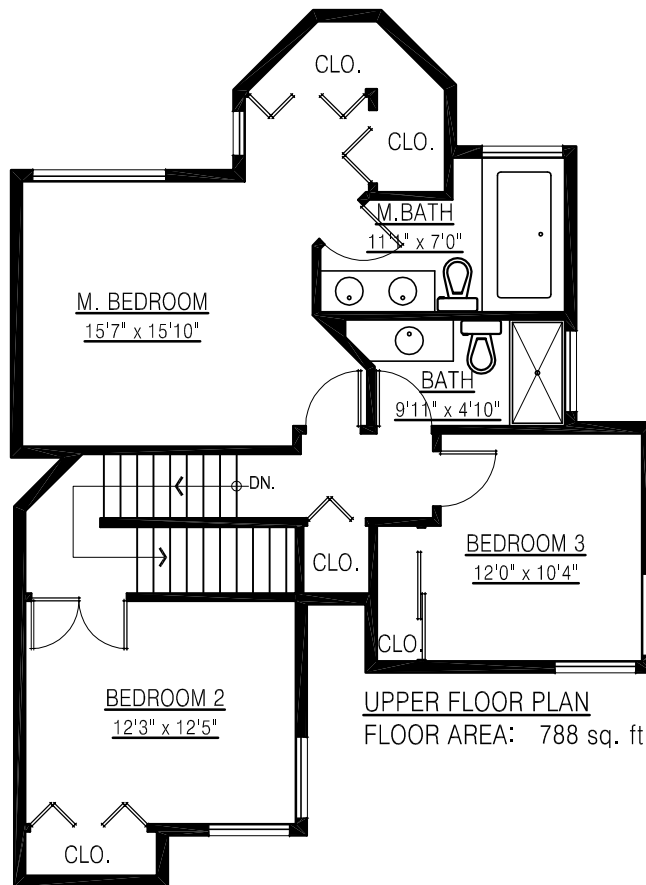

Deanna Nuesslein
604-984-9711
Prudential Sussex Realty
www.deannanuesslein.com
deannanuesslein@telus.net

1743 Rufus Dr.
Vancouver, BC

Main Floor: 917 sq. ft.
 Upper Floor: 788 sq. ft.
 Lower Floor: 614 sq. ft.
 Total: 2,319 sq. ft.

Decks: 332 sq. ft.
 Storage: 343 sq. ft.
 Garage: 401 sq. ft.

MAIN FLOOR PLAN
 FLOOR AREA: 917 sq. ft.

UPPER FLOOR PLAN
 FLOOR AREA: 788 sq. ft.

LOWER FLOOR PLAN
 FLOOR AREA: 614 sq. ft.